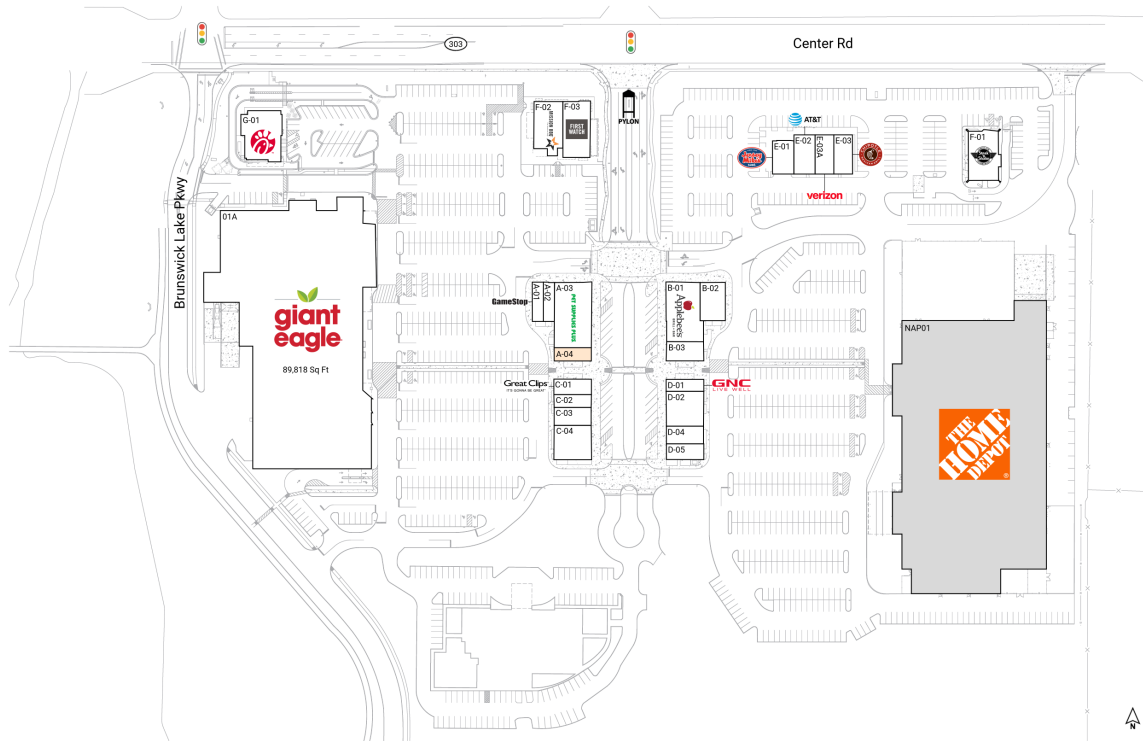

Brunswick Town Center

1434 Town Center Blvd | Brunswick, OH 44212

Medina County Cleveland, OH 151,048 Sq Ft

41.2372, -81.8081

Available Spaces

A-04 1,277 Sq Ft 360°

Current Tenants Space size listed in square feet

O1A	Giant Eagle	89,818
O1B	Giant Eagle	1,589
A-01	GameStop	1,184
A-02	Pulp Juice and Smoothie Bar	1,094
A-03	Pet Supplies Plus	6,371
B-01	Applebee's	5,471
B-02	Mucho Bueno's	2,518
B-03	Rettig Music	1,852
C-01	Great Clips	1,459
C-02	Raw Vanity Nail Bar	1,250
C-03	SolHart	1,766
C-04	Back Nine Golf	3,368
D-01	GNC	1,213
D-02	Samurai Revolving Sushi Bar	3,250
D-04	Noble Bridal Boutique	1,732
D-05	Vita Bella Salon and Spa	1,610
E-01	Jersey Mike's	1,507
E-02	AT&T	1,504
E-03	Chipotle Mexican Grill	2,494
E-03A	Verizon Wireless	1,942
F-01	Steak 'n Shake	4,020
F-02	Mission BBQ	3,766
F-03	First Watch	4,000
G-01	Chick-fil-A	4,993
NAP01	The Home Depot	0

This site plan is for illustrative and information purposes only, showing the general layout of the shopping center; and is not a legal survey. Brixmor makes no representation or warranty that the shopping center is exactly as depicted as site conditions and tenant mix are subject to change over time.
1866